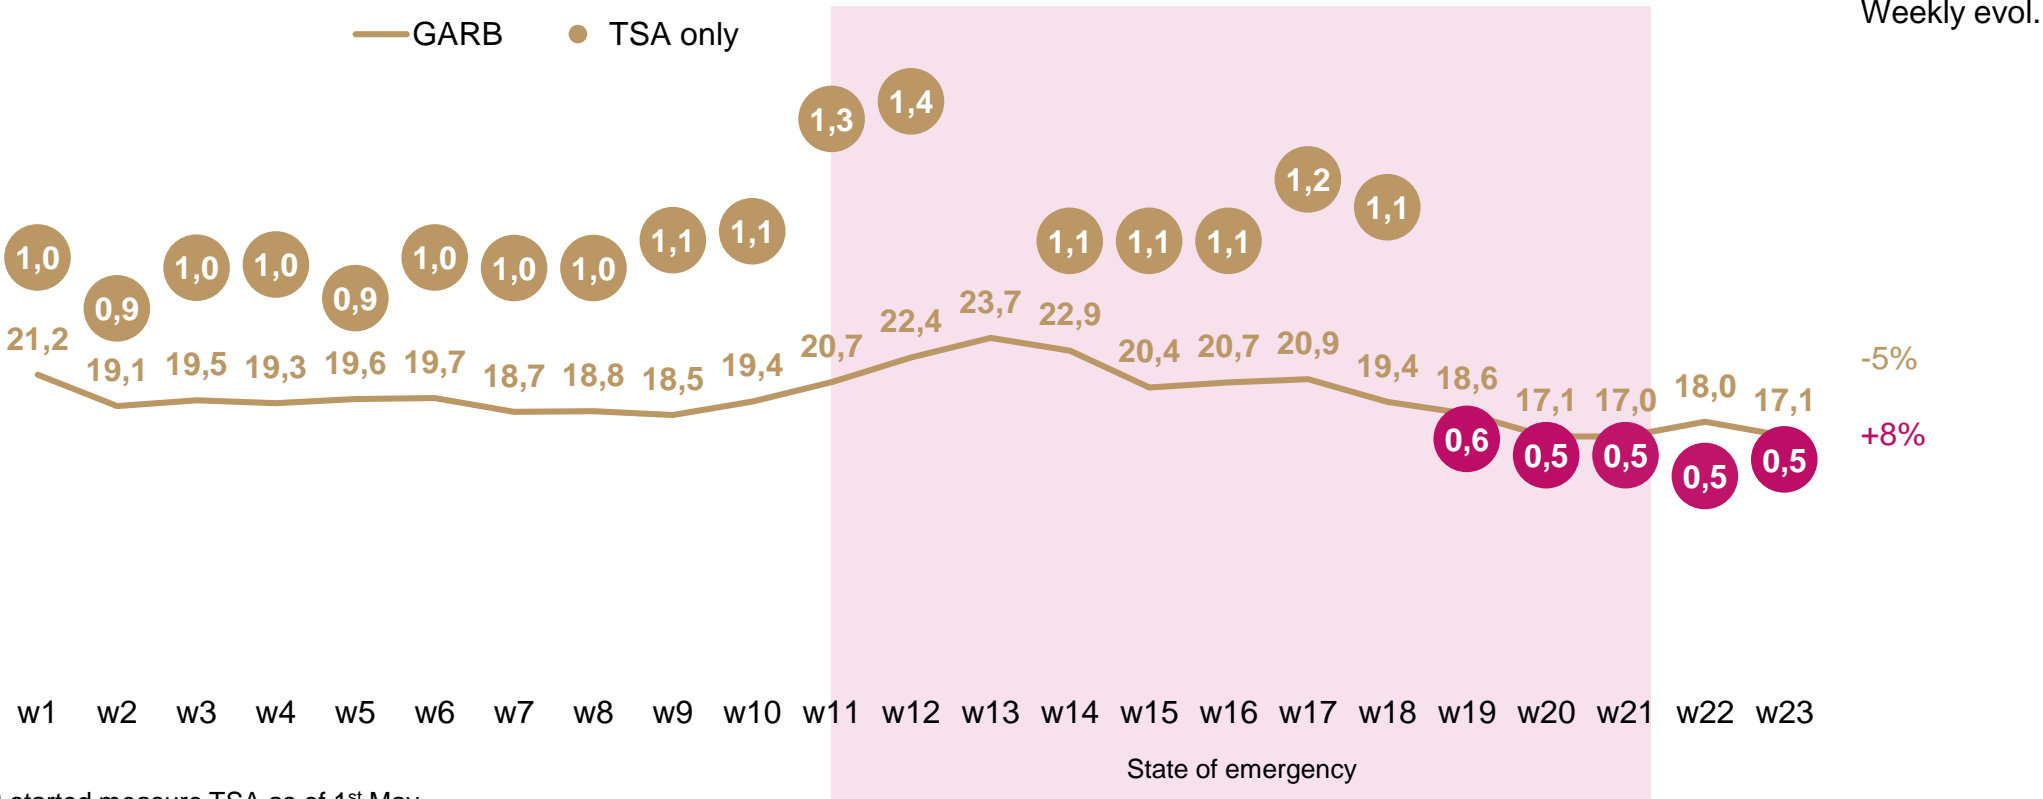

Source: Gemius, A18-49

TV VIEWERSHIP AFTER THE STATE OF EMERGENCY REMAINS HIGHER THAN THE SAME PERIOD LAST YEAR. THE GROWTH HOWEVER IS SMALLER THAN IN THE CRISIS PERIOD

13 Mar -13 May 2020 vs the same period 2019

Lockdown

Peak of the crisis

PUT **+31%**

Time spent **+0:55 hour**

Reach **+6pp**

Source: GARB, A18-49

14 May - 07 June 2020 vs the same period 2019

New Normal

Post crisis

+18%

+0:29 hour

+3pp

SLIGHT DECLINE IN VIEWRSHIP AS THE HIGH SEASON HAS ENDED. TIMESHIFTED REMAINED RATHER STABLE

*GARB started measure TSA as of 1st May

NBG SUSTAINED LEADERSHIP

NBG increased PT share in all observed periods while BMG remained stable.