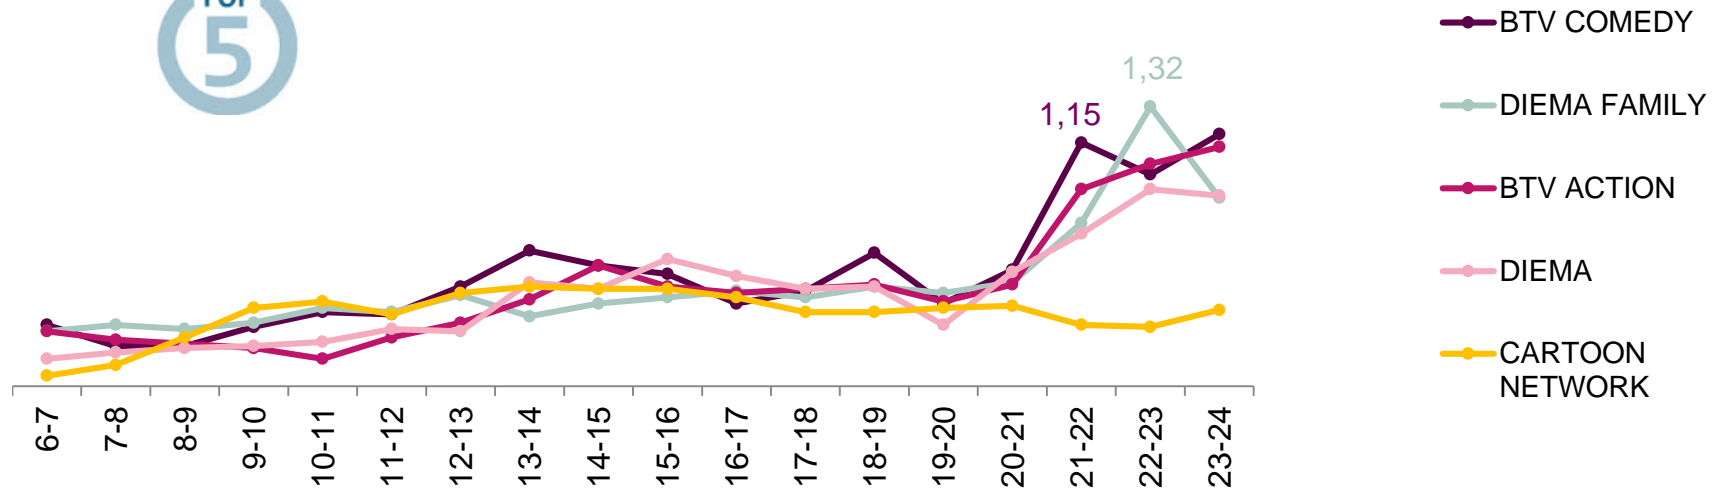

Apart from this period, Nova kept higher viewership than bTV.

bTV Cinema replaced bTV Comedy in top 5. Rest of the channels kept their positions.

TOP 5

GARB

NEXT TOP 5

FISH ON THE CAKE OUTPERFORMED EVERMORE WITH EVERY EIPOSDE LAST WEEK

The special program “20 years with you” reached 9.9 in the 20-21 time slot, but lost audience in the following two hours.

The Voice remained the top bTV program on air but declined audience compared to the previous week.

TOP 20 PROGRAMS RANKING IN THE LAST WEEK DOMINATED BY NOVA

	Channel	Title	Type	Time start	Rating %	Shr %
1	bTV	The Voice of Bulgaria	Reality	20:00	11,1	33,0
2	Nova	Fish on the cake	Culinary program	20:00	9,8	30,0
3	bTV	20 years with you	Entertainment	20:00	9,2	26,7
4	bTV	Evermore	Series	20:00	9,0	28,1
5	Nova	The Gameplan	Movies	20:00	8,6	25,4
6	Nova	News block	News	19:00	8,5	33,1
7	Nova	Magnum P.I.	Series	21:00	8,1	24,4
8	Nova	News block	News	22:00	7,9	24,4
9	bTV	News block	News	19:00	7,6	29,8
10	Nova	Tracers	Movies	22:00	6,8	24,5
11	bTV	Blended	Movies	22:00	6,6	25,4
12	Nova	National treasure	Movies	20:00	6,4	24,4
13	Nova	FBI	Series	22:30	6,3	22,4
14	bTV	Fast and Furious 7	Movies	20:00	6,2	23,8
15	Nova	Family Feud	TV games	18:00	5,8	27,6
16	bTV	Fi	Series	21:00	5,0	15,5
17	Nova	Nichia zemia	Publicism	18:00	5,0	26,0
18	Nova	Criminal Minds	Series	23:30	5,0	24,5
19	Nova	Sunday at NOVA	Publicism	16:00	5,0	23,4
20	bTV	News block	News	23:00	4,7	18,4