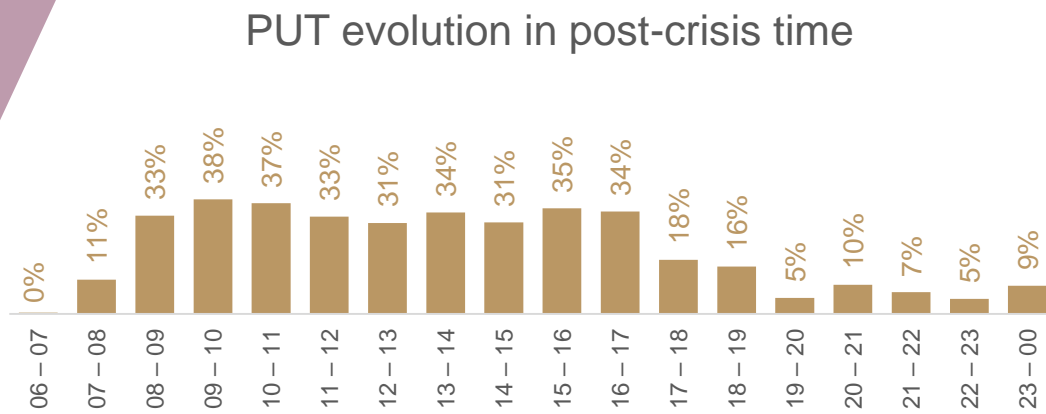

TV WEEKLY REPORT

FOCUSED ON PT PROGRAMS IN BTV AND NOVA

Source: GARB
Data: People meter, national base
Period: 01-07.06
TG: A 18-49
Currency: BGN gross

THE POST CRISIS PERIOD STILL GENERATES NEARLY 200K NEW USERS MOST OF WHICH COME FROM THE NEWS WEBSITES

Source: Gemius, A18-49

TV VIEWERSHIP AFTER THE STATE OF EMERGENCY REMAINS HIGHER THAN THE SAME PERIOD LAST YEAR. THE GROWTH HOWEVER IS SMALLER THAN IN THE CRISIS PERIOD

13 Mar -13 May 2020 vs the same period 2019

Lockdown

Peak of the crisis

PUT **+31%**

Time spent **+0:55 hour**

Reach **+6pp**

Source: GARB, A18-49

14 May - 07 June 2020 vs the same period 2019

New Normal

Post crisis

+18%

+0:29 hour

+3pp

SLIGHT DECLINE IN VIEWRSHIP AS THE HIGH SEASON HAS ENDED. TIMESHIFTED REMAINED RATHER STABLE

*GARB started measure TSA as of 1st May

NBG SUSTAINED LEADERSHIP

NBG increased PT share in all observed periods while BMG remained stable.