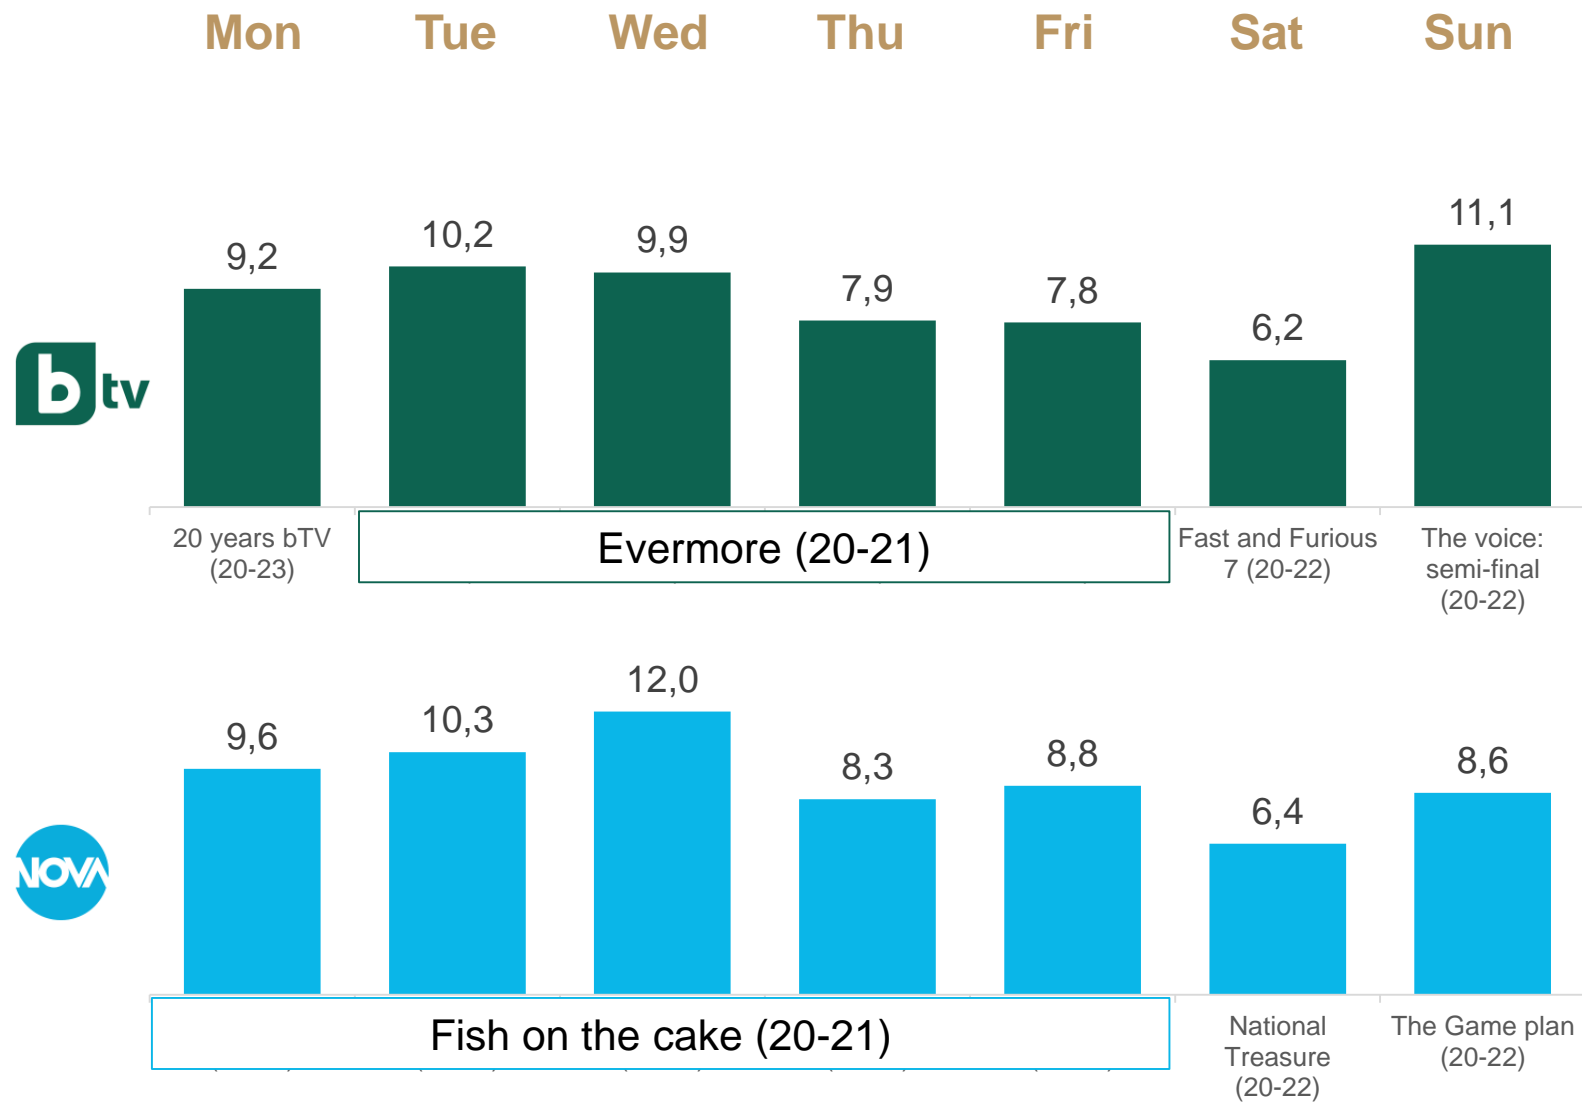

Lockdown

Peak of the crisis

PUT **+31%**

Time spent **+0:55 hour**

Reach **+6pp**

Source: GARB, A18-49

14 May - 07 June 2020 vs the same period 2019

New Normal

Apart from this period, Nova kept higher viewership than bTV.

bTV Cinema replaced bTV Comedy in top 5. Rest of the channels kept their positions.

TOP 5

GARB

NEXT TOP 5

FISH ON THE CAKE OUTPERFORMED EVERMORE WITH EVERY EIPOSDE LAST WEEK

The special program “20 years with you” reached 9.9 in the 20-21 time slot, but lost audience in the following two hours.

The Voice remained the top bTV program on air but declined audience compared to the previous week.

TOP 20 PROGRAMS RANKING IN THE LAST WEEK DOMINATED BY NOVA

	Channel	Title	Type	Time start	Rating %	Shr %
1	bTV	The Voice of Bulgaria	Reality	20:00	11,1	33,0
2	Nova	Fish on the cake	Culinary program	20:00	9,8	30,0
3	bTV	20 years with you	Entertainment	20:00	9,2	26,7
4	bTV	Evermore	Series	20:00	9,0	28,1
5	Nova	The Gameplan	Movies	20:00	8,6	25,4
6	Nova	News block	News	19:00	8,5	33,1
7	Nova	Magnum P.I.	Series	21:00	8,1	24,4
8	Nova	News block	News	22:00	7,9	24,4
9	bTV	News block	News	19:00	7,6	29,8
10	Nova	Tracers	Movies	22:00	6,8	24,5
11	bTV	Blended	Movies	22:00	6,6	25,4
12	Nova	National treasure	Movies	20:00	6,4	24,4
13	Nova	FBI	Series	22:30	6,3	22,4
14	bTV	Fast and Furious 7	Movies	20:00	6,2	23,8
15	Nova	Family Feud	TV games	18:00	5,8	27,6
16	bTV	Fi	Series	21:00	5,0	15,5
17	Nova	Nichia zemia	Publicism	18:00	5,0	26,0
18	Nova	Criminal Minds	Series	23:30	5,0	24,5
19	Nova	Sunday at NOVA	Publicism	16:00	5,0	23,4
20	bTV	News block	News	23:00	4,7	18,4