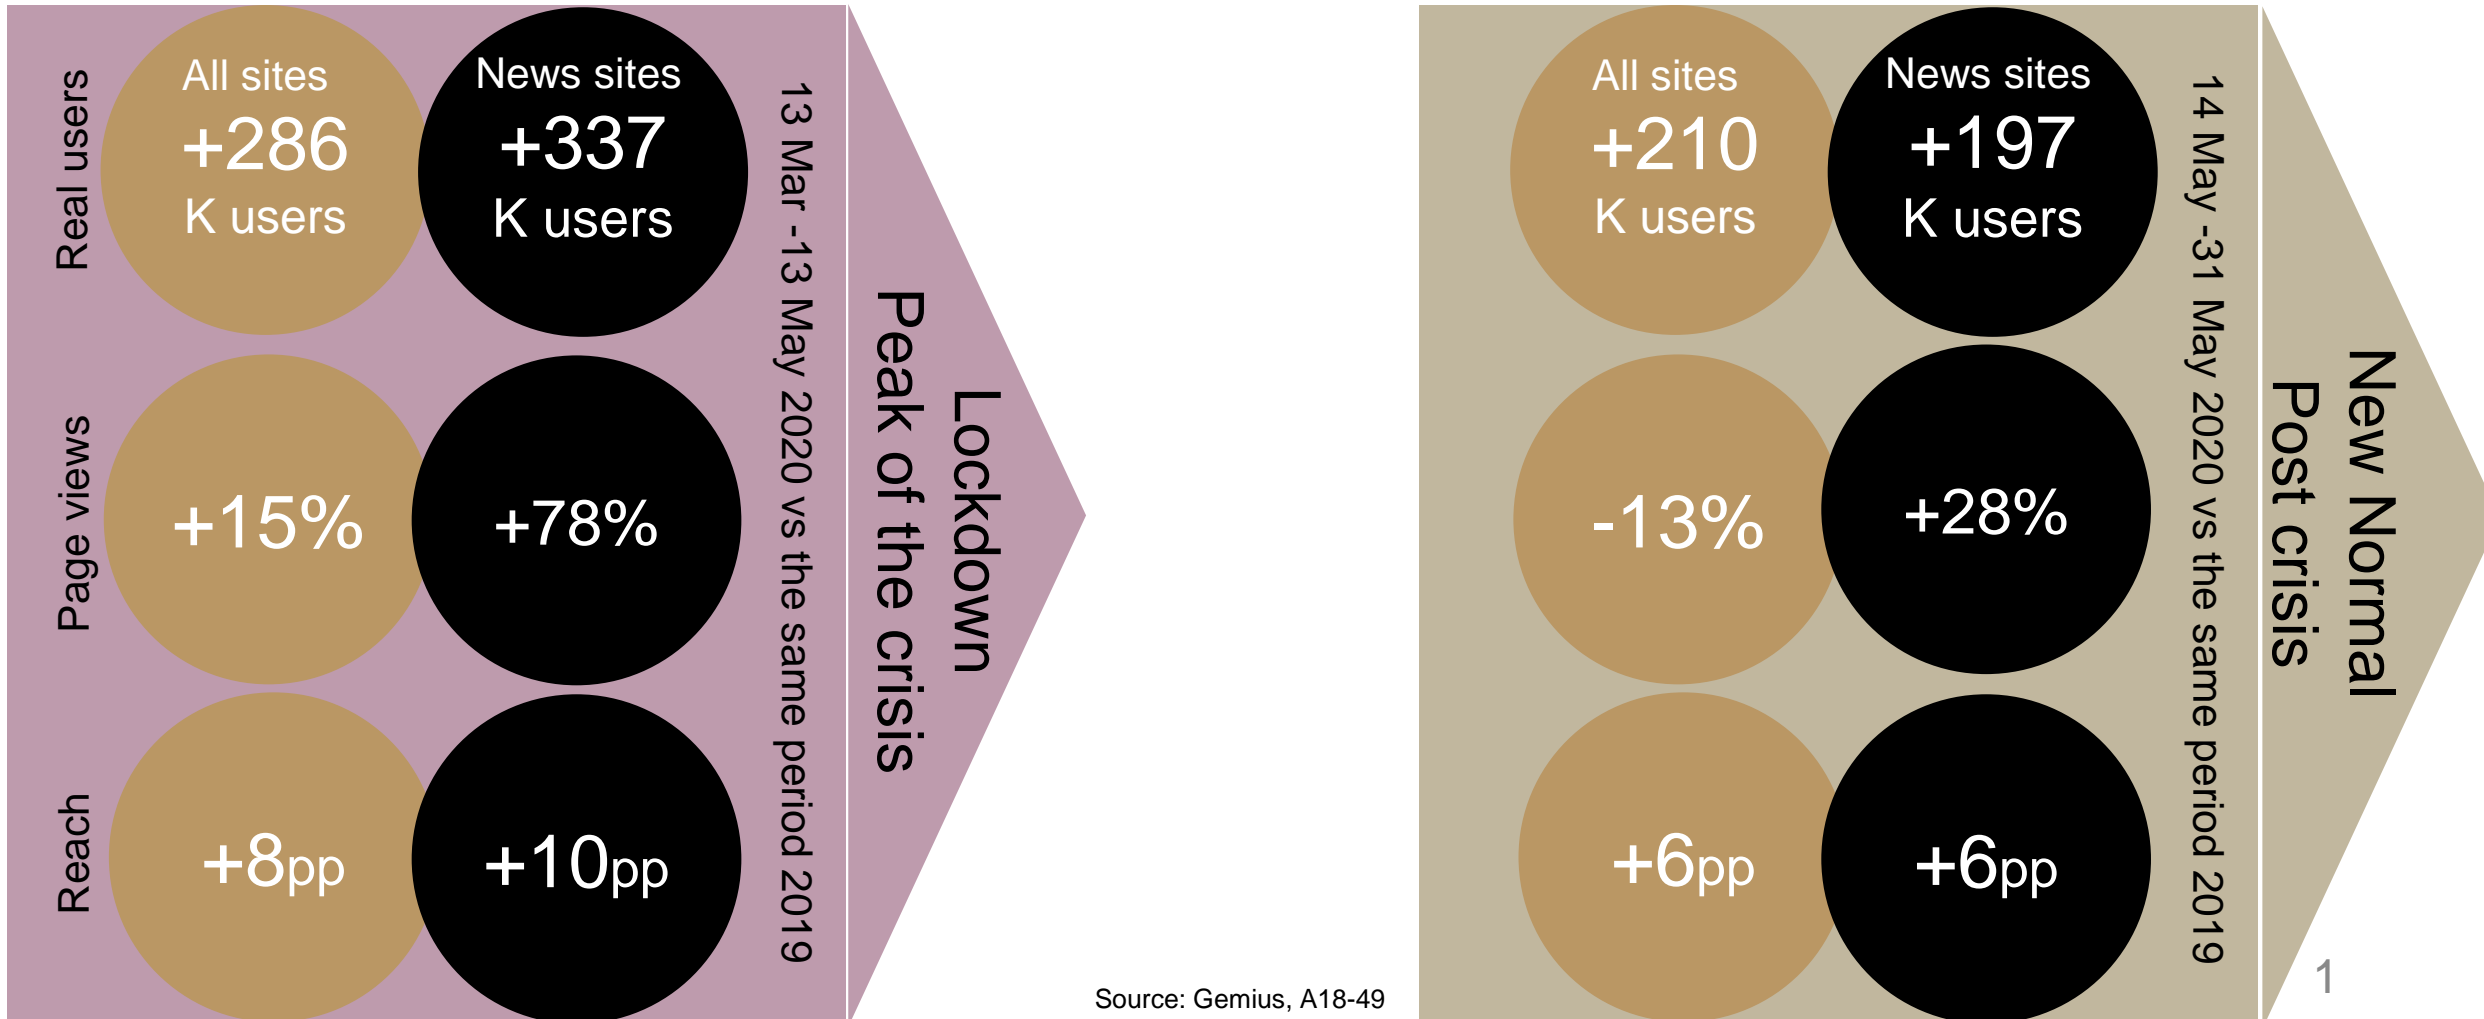

TV WEEKLY REPORT

FOCUSED ON PT PROGRAMS IN BTV AND NOVA

Source: GARB
Data: People meter, national base
Period: 01-07.06
TG: A 18-49
Currency: BGN gross

THE POST CRISIS PERIOD STILL GENERATES NEARLY 200K NEW USERS MOST OF WHICH COME FROM THE NEWS WEBSITES

Source: Gemius, A18-49

TV VIEWERSHIP AFTER THE STATE OF EMERGENCY REMAINS HIGHER THAN THE SAME PERIOD LAST YEAR. THE GROWTH HOWEVER IS SMALLER THAN IN THE CRISIS PERIOD

13 Mar -13 May 2020 vs the same period 2019

Lockdown

Peak of the crisis

PUT **+31%**

Time spent **+0:55 hour**

Reach **+6pp**

Source: GARB, A18-49

14 May - 07 June 2020 vs the same period 2019

New Normal

TOP 20 PROGRAMS RANKING IN THE LAST WEEK DOMINATED BY NOVA

	Channel	Title	Type	Time start	Rating %	Shr %
1	bTV	The Voice of Bulgaria	Reality	20:00	11,1	33,0
2	Nova	Fish on the cake	Culinary program	20:00	9,8	30,0
3	bTV	20 years with you	Entertainment	20:00	9,2	26,7
4	bTV	Evermore	Series	20:00	9,0	28,1
5	Nova	The Gameplan	Movies	20:00	8,6	25,4
6	Nova	News block	News	19:00	8,5	33,1
7	Nova	Magnum P.I.	Series	21:00	8,1	24,4
8	Nova	News block	News	22:00	7,9	24,4
9	bTV	News block	News	19:00	7,6	29,8
10	Nova	Tracers	Movies	22:00	6,8	24,5
11	bTV	Blended	Movies	22:00	6,6	25,4
12	Nova	National treasure	Movies	20:00	6,4	24,4
13	Nova	FBI	Series	22:30	6,3	22,4
14	bTV	Fast and Furious 7	Movies	20:00	6,2	23,8
15	Nova	Family Feud	TV games	18:00	5,8	27,6
16	bTV	Fi	Series	21:00	5,0	15,5
17	Nova	Nichia zemia	Publicism	18:00	5,0	26,0
18	Nova	Criminal Minds	Series	23:30	5,0	24,5
19	Nova	Sunday at NOVA	Publicism	16:00	5,0	23,4
20	bTV	News block	News	23:00	4,7	18,4