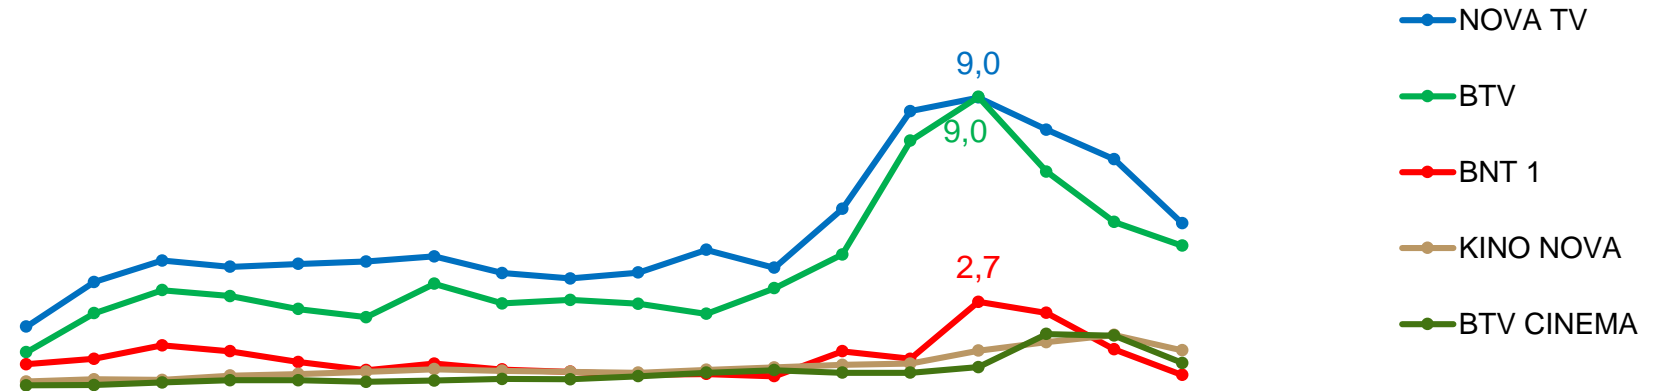

Post crisis

+18%

+0:29 hour

+3pp

SLIGHT DECLINE IN VIEWRSHIP AS THE HIGH SEASON HAS ENDED. TIMESHIFTED REMAINED RATHER STABLE

*GARB started measure TSA as of 1st May

NBG SUSTAINED LEADERSHIP

NBG increased PT share in all observed periods while BMG remained stable.

GARB reported stable PT figures for both bTV and Nova and slight increase in All day shares.

bTV Cinema and Kino Nova remained in top 5. 7/8 dropped out of top 10 on the account of Cartoon Network.

PARITY BETWEEN NOVA AND BTV IN 20-21 TIME SLOT

Apart from this period, Nova kept higher viewership than bTV.

bTV Cinema replaced bTV Comedy in top 5. Rest of the channels kept their positions.

TOP 5

GARB

NEXT TOP 5

FISH ON THE CAKE OUTPERFORMED EVERMORE WITH EVERY EIPOSDE LAST WEEK

The special program “20 years with you” reached 9.9 in the 20-21 time slot, but lost audience in the following two hours.

The Voice remained the top bTV program on air but declined audience compared to the previous week.