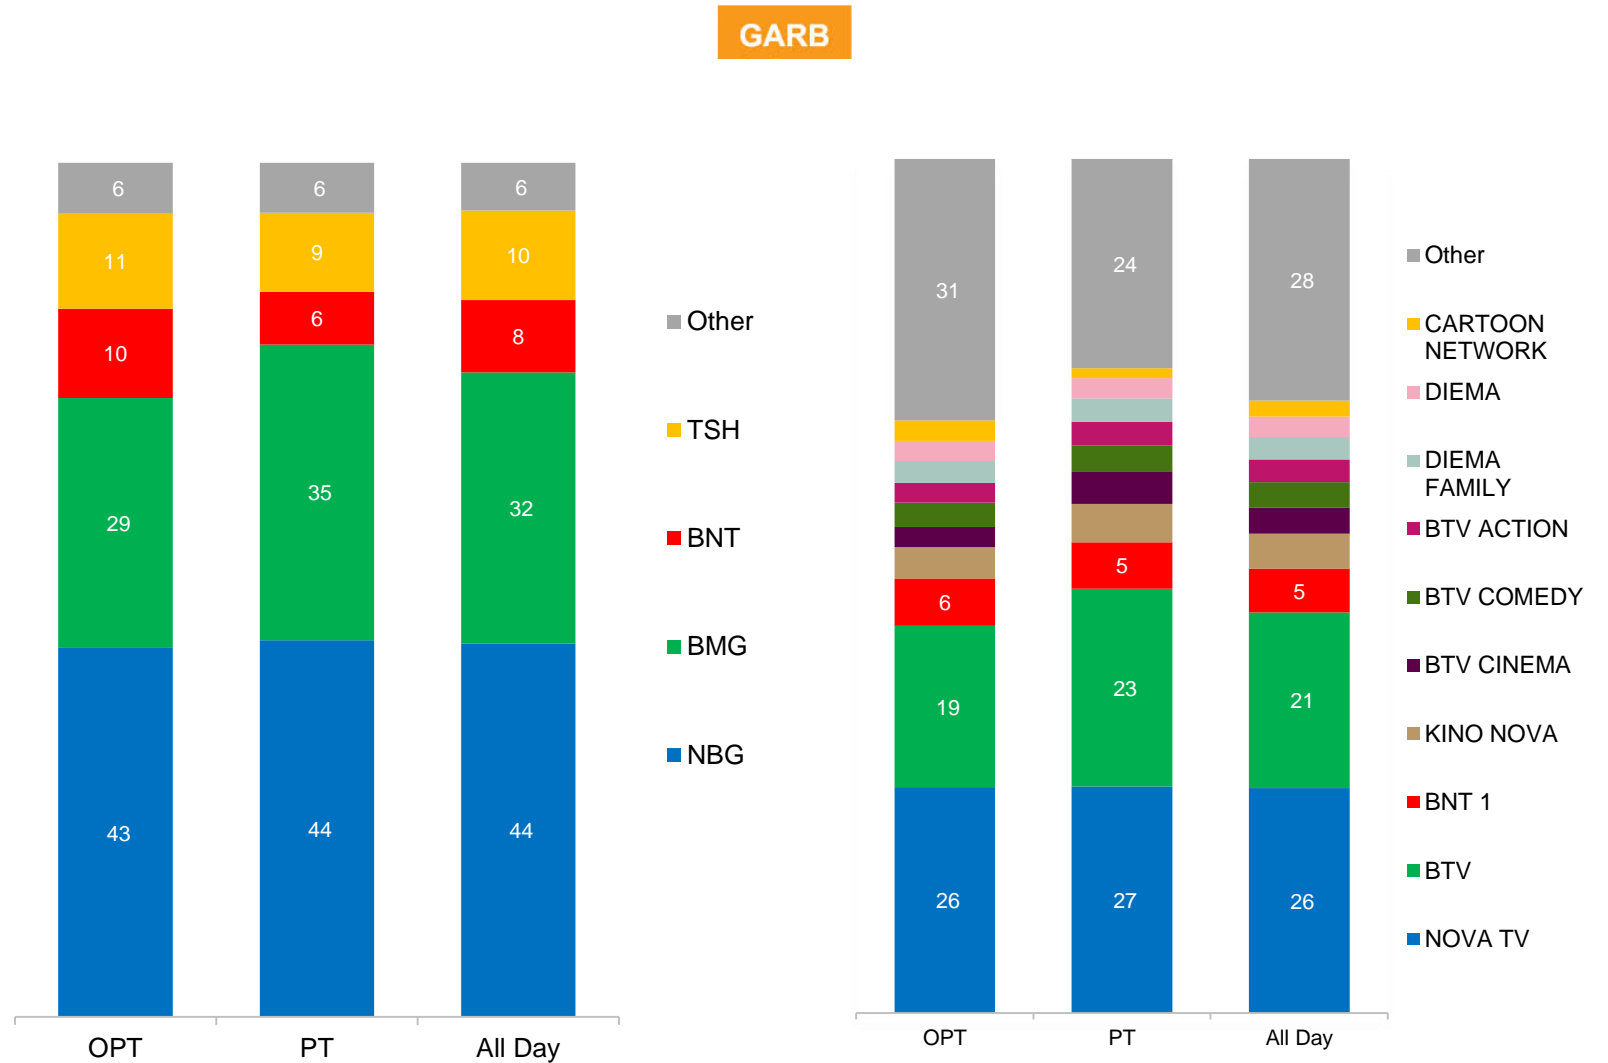

NBG SUSTAINED LEADERSHIP

NBG increased PT share in all observed periods while BMG remained stable.

GARB reported stable PT figures for both bTV and Nova and slight increase in All day shares.

bTV Cinema and Kino Nova remained in top 5. 7/8 dropped out of top 10 on the account of Cartoon Network.