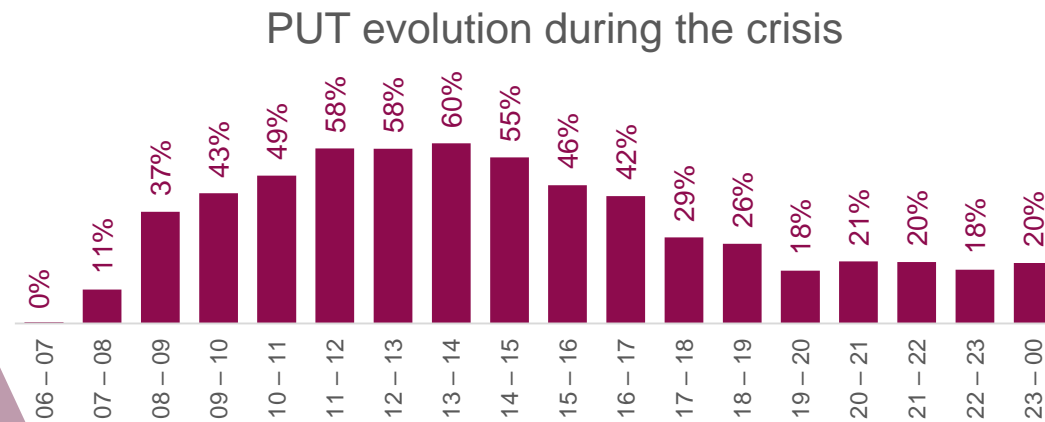

Source: Gemius, A18-49

TV VIEWERSHIP AFTER THE STATE OF EMERGENCY REMAINS HIGHER THAN THE SAME PERIOD LAST YEAR. THE GROWTH HOWEVER IS SMALLER THAN IN THE CRISIS PERIOD

13 Mar -13 May 2020 vs the same period 2019

Lockdown

Peak of the crisis

PUT **+31%**

Time spent **+0:55 hour**

Reach **+6pp**

Source: GARB, A18-49

14 May - 07 June 2020 vs the same period 2019

New Normal

Post crisis

+18%

+0:29 hour

+3pp

SLIGHT DECLINE IN VIEWRSHIP AS THE HIGH SEASON HAS ENDED. TIMESHIFTED REMAINED RATHER STABLE

*GARB started measure TSA as of 1st May

NBG SUSTAINED LEADERSHIP

NBG increased PT share in all observed periods while BMG remained stable.